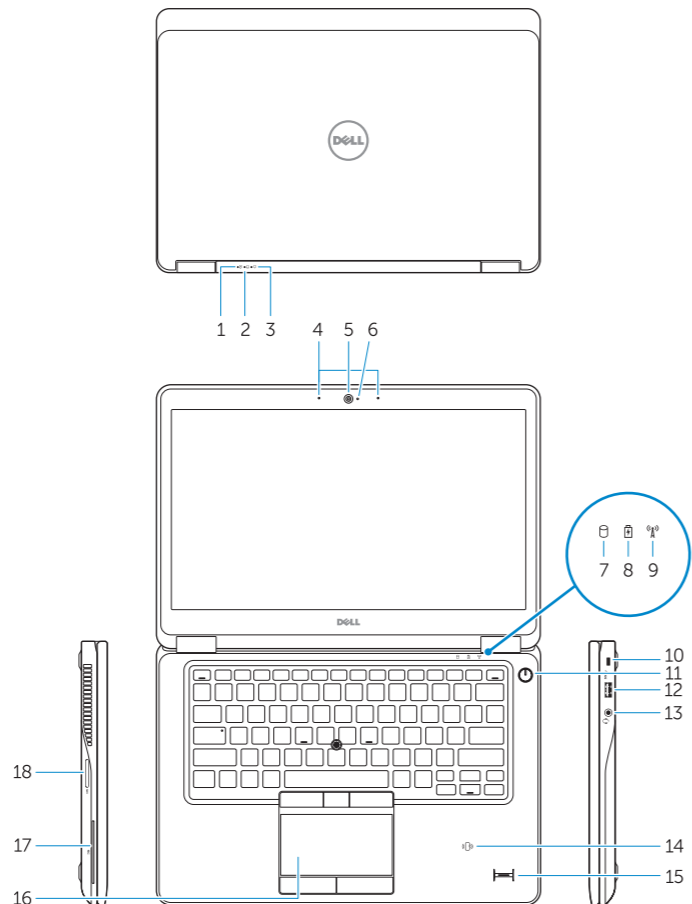

P40G002

Computer model

Computermodel | Modèle de l'ordinateur
Computermodell | Modello del computer

Latitude 7450/E7450

Features

Kenmerken | Caractéristiques | Funktionen | Funzioni

1. Battery-status light
2. Hard-drive activity light
3. Power-status light
4. Microphones
5. Camera
6. Camera-status light
7. Hard-drive activity light
8. Battery-status light
9. Wireless-status light
10. Security-cable slot
11. Power button
12. USB 3.0 connector
13. Headset connector
14. Contactless smart-card reader / Near Field Communication (NFC) reader (optional)
15. Fingerprint reader (optional)
16. Touchpad
17. Smart card reader (optional)
18. Memory card reader
19. Network connector
20. Mini-DisplayPort connector
21. USB 3.0 connector
22. HDMI connector
23. USB 3.0 connector with PowerShare
24. Power connector
25. Dock connector (optional)
26. Service-tag label
27. Battery release latch
28. Battery
29. Speakers