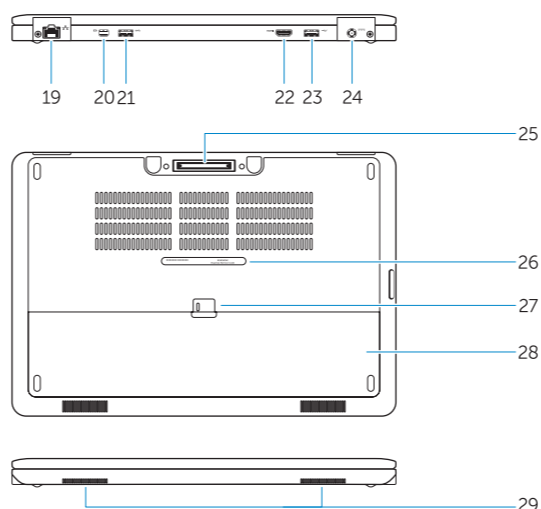

P40G002

Computer model

Computermodel | Modèle de l'ordinateur
Computermodell | Modello del computer

Latitude 7450/E7450

Features

Kenmerken | Caractéristiques | Funktionen | Funzioni

1. Battery-status light
2. Hard-drive activity light
3. Power-status light
4. Microphones
5. Camera
6. Camera-status light
7. Hard-drive activity light
8. Battery-status light
9. Wireless-status light
10. Security-cable slot
11. Power button
12. USB 3.0 connector
13. Headset connector
14. Contactless smart-card reader / Near Field Communication (NFC) reader (optional)
15. Fingerprint reader (optional)
16. Touchpad
17. Smart card reader (optional)
18. Memory card reader
19. Network connector
20. Mini-DisplayPort connector
21. USB 3.0 connector
22. HDMI connector
23. USB 3.0 connector with PowerShare
24. Power connector
25. Dock connector (optional)
26. Service-tag label
27. Battery release latch
28. Battery
29. Speakers